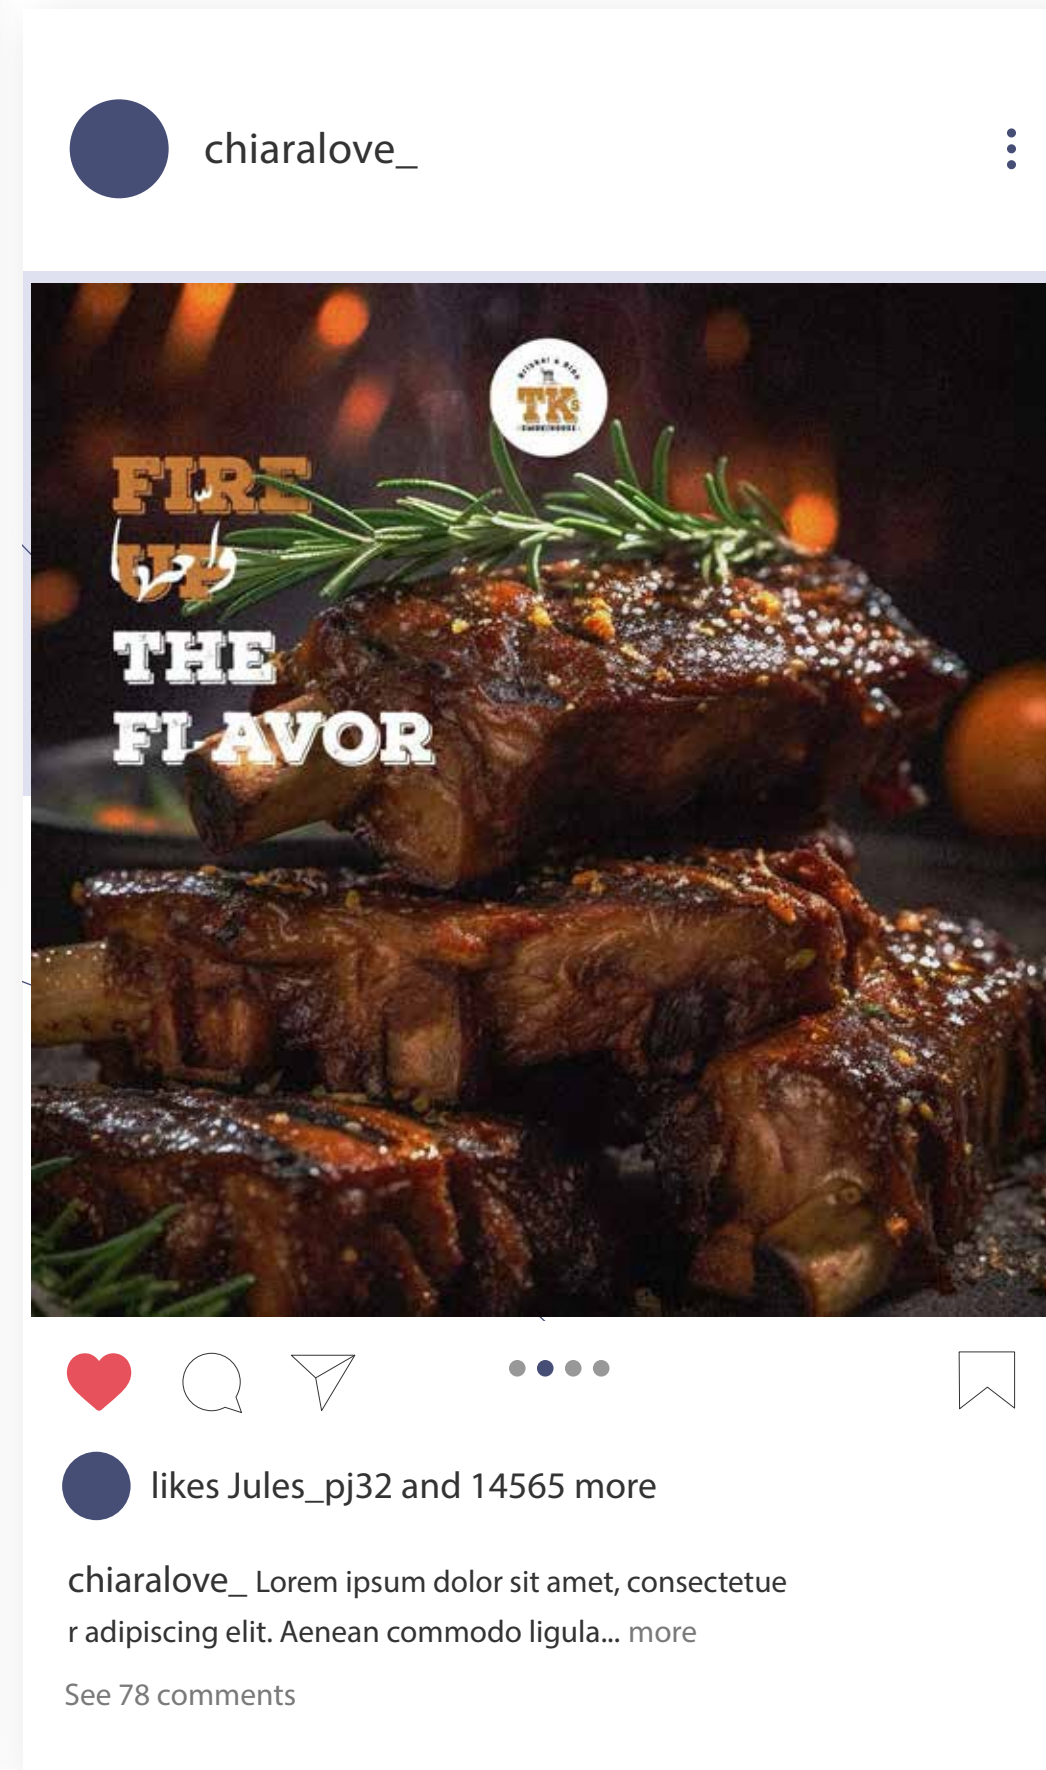

s

Amman

s

s

Boost Your Immunity!

username Instagram Carrusel Mockup
[#MockUp](#) [#SocialMedia](#)

Our Vision

Become most trusted mattress company
,and most comfortable mattress.