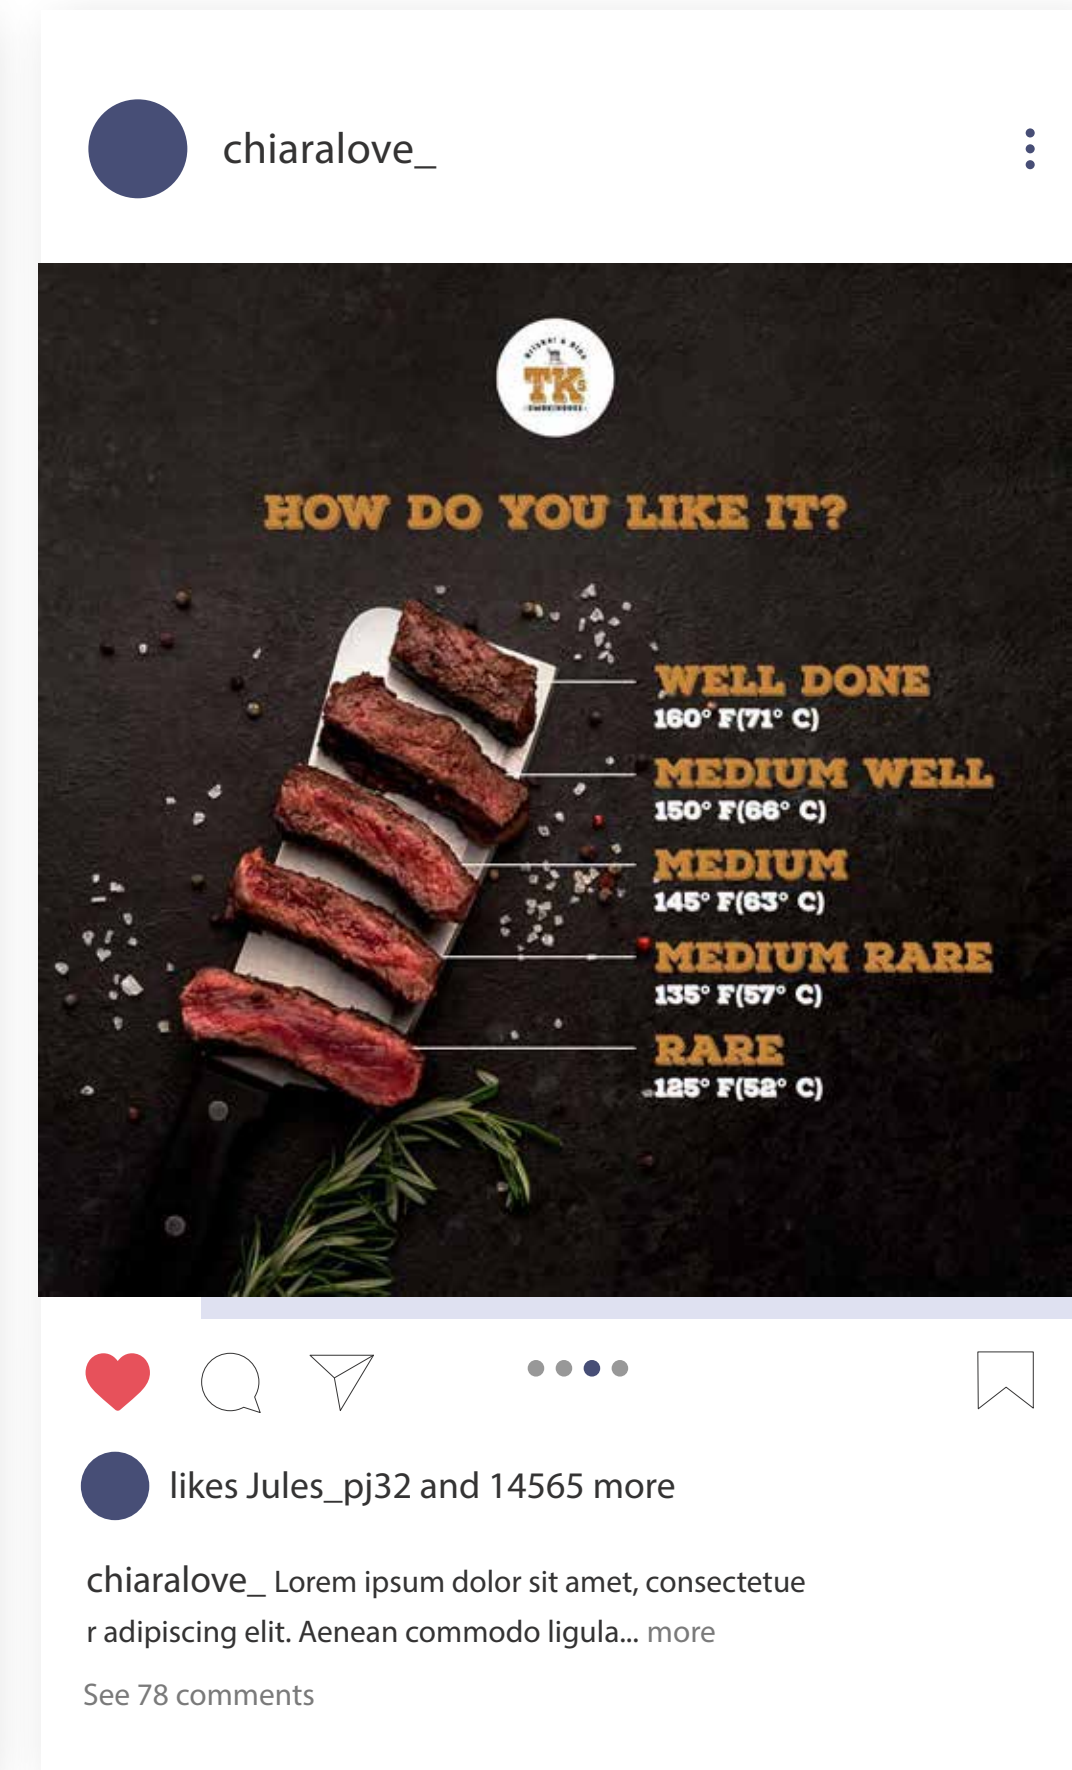

s

Amman

s

s

Boost Your Immunity!

username Instagram Carrusel Mockup
[#MockUp](#) [#SocialMedia](#)

Our Vision

Become most trusted mattress company
,and most comfortable mattress.